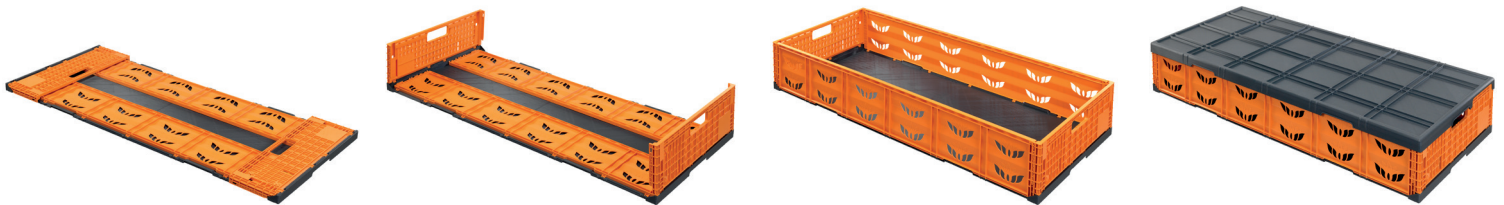

ECO FLOWERBOX / FECT®

TECHNICAL DETAILS / FACTSHEET

Foldable Efficient Circular Transport for use on Danish trolleys

Technical details:

DIMENSIONS, WEIGHT AND LOAD

- 1248 mm (L) x 539 mm (W) x 216.3 mm (H) including lid; this is the optimal load for the Danish trolley
- Volume reduction during return transport and storage: 80% up to 45 mm including lid
- Suitable for load of 25 kg per box with optimum stacking height of 11 units per trolley
- Weight 4 kg-5.8 kg with and without lid

EFFICIENT HANDLING

- Easy opening and effective closing mechanism
- Easy-to-robotize for fully automatic set up of the Eco Flowerbox / FECT and efficient washing processes
- 6 luxury handles for easy and ergonomically lifting

QUALITY OF THE FLOWERS

- Flexible ventilation opening of 11% to 51% of the surface area of the side walls for optimal control of the moisture management and the cold chain, to ensure a longer vase life
- Intelligent anti-slip solution with flower fixation thanks to the 48 positions in the Eco Flowerbox / FECT
- Inventive water drainage system with efficient drainage along the side walls and never any drippings onto the flowers and plants below

DATA CARRIERS

- Individual QR/barcode for track & trace: 2x on lid and 2x on base
- Separate colours for the barcodes of base and lid for immediate visual recognition
- Codes are readable/recordable when folded in as well as on a constructed Eco Flowerbox / FECT
- Sticker zones on every short side with dimensions 10 cm x 10 cm with raised profile for rapid removal
- Card holders in 3 sizes and a sticker surface with maximum dimensions 30 cm x 10 cm